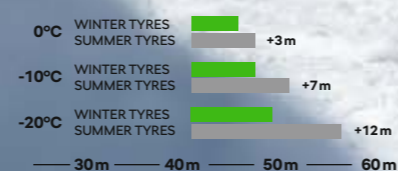

#### On dry road from 60 km per hour.