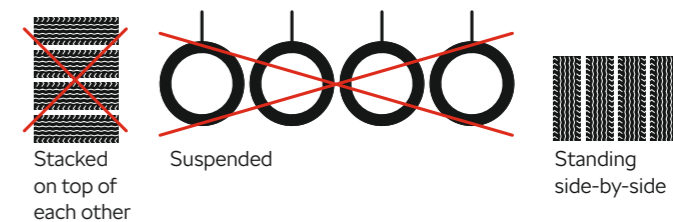

Tyres without rim

While all tyres will eventually age, following the above precautions will help them retain their original wellbalanced properties for much longer.