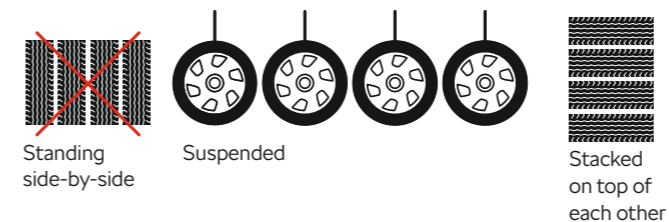

Škoda +Tyres

As it launches the ENYAQ iV, its first model built on the group's MEB platform, Škoda has also come up with a new Tyres strategy. The tyres, tailor made so that they are specially adapted to the characteristics of each model, benefit customers by delivering enhanced comfort, quality, safety and an increased electric range. The Škoda Genuine +Tyres are engineered to original equipment standards and, to make them easily recognisable, they have a special mark on the sidewall in the form of a +.

How to care for your tyres when they aren't turning

Usually, the chemical and physical processes in the tyre material cause it to age. However, in properly stored tyres and Complete Wheels, these processes are much slower, thus extending their life.

A few tips:

- Store the tyres in a cool, dry place.
- Keep them away from direct light, chemicals and ozone sources.
- Before storing, use a tyre brush to remove brake dust, dirt and grime.
- If possible, avoid any moisture from entering the tyres.

Tyres with rim