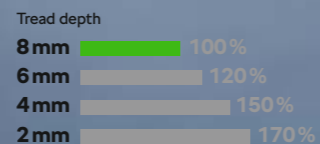

Winter Equipment

The obligation to use the winter tyres depends on the legislation of your country. Nevertheless, not only the obligation itself is in question, but also your safety during the winter months when communications might be covered by a continuous layer of snow, ice or glaze.

It helps to remember that:

1. risk of accident is six times higher in winter
   - summer tyres lose their capacities at temperatures below +7 °C
2. Head out to the mountains to indulge in winter adventures regardless of the weather. All you need: winter tyres on all four wheels with the minimum tread profile of 4mm!

Benefits of Winter Tyres:

- they are made of mixtures specially developed for the winter period
- they have better adhesion at temperatures below + 7 °C as compared to summer tyres, which also results in shorter braking distance
- they perform well not only on snow-covered roads, but also on wet roads or on dry, cold surfaces
- thanks to the special treading, they drain the water better, reducing the risk of aquaplaning
- they keep the course better and can grip even when you run on snow

Additional tyre facts:

1. new tyres are considered run-in after about 300 km
   - tyre pressure needs to be checked for several times during winter
2. Contact your authorized Škoda partner to ask about the possibility of having your winter wheels stored during summer, and vice versa.

Impact of Winter Tyre Tread Depth on Braking Distance

On snow-covered road